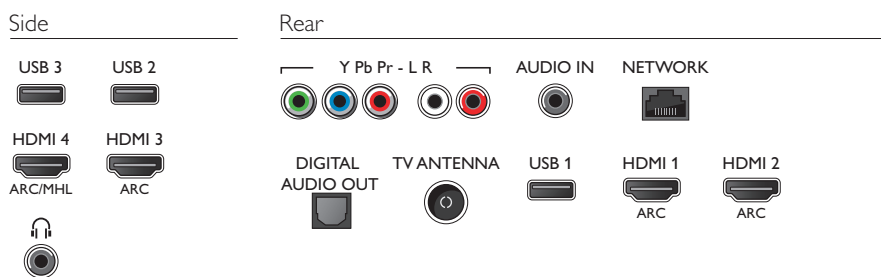

Dimensions

- Set dimensions (W x H x D): 968 x 561 x 87 mm
- Set dimensions with stand (W x H x D): 968 x 628 x 259 mm
- Product weight: 8.8 kg
- Product weight (+stand): 9.1 kg
- Weight incl. Packaging: 12 kg
- VESA wall mount compatible: 200 x 200 mm
- Box dimensions (W x H x D): 1061 x 657 x 162 mm
- Compatible wall mount: 400 x 200mm

Accessories

- Included accessories: Remote Control, Power cord, Quick start guide, Table top stand, 2 x AAA Batteries, Legal and safety brochure

Android

- Memory size: 8GB, extendable via USB storage
- OS: Android™ 5.1 (Lollipop)
- Pre-installed apps: Google Play Movies*, Google Play Music*, Google search, YouTube

Processing

- Processing Power: Quad Core

Smart TV Features

- Ease of Installation: Auto detect Philips devices, Device connection wizard, Network installation wizard, Settings assistant wizard
- Ease of Use: One-stop Smart Menu button, Onscreen Usermanual

- Firmware upgradeable: Firmware auto upgrade wizard, Firmware upgradeable via USB, Online firmware upgrade
- Interactive TV: HbbTV
- Philips TV Remote app*: Apps, Channels, Control, NowOnTV, TV Guide, Video On Demand
- Program: Pause TV, USB Recording*
- Screen Format Adjustments: Advance - Shift, Basic - Fill Screen, Fit to Screen, Zoom, Stretch
- SmartTV apps*: Online Video Stores, Open Internet Browser, Social TV, TV on Demand, Youtube
- User Interaction: MultiRoom Client and Server, SimplyShare

Connections

Issue date 2016-08-12

Version: 7.0.2

12 NC: 8670 001 38981
EAN: 87 18863 00966 6

© 2016 Koninklijke Philips N.V.
All Rights reserved.

Specifications are subject to change without notice.
Trademarks are the property of Koninklijke Philips N.V.
or their respective owners.

www.philips.com

* EPG and actual visibility (up to 8 days) is country and operator dependent.

* The TV supports DVB reception for 'Free to air' broadcast. Specific DVB operators may not be supported. An up to date list can be found in the FAQ section of the Philips support website. For some operators Conditional Access and subscription are required. Contact your operator for more information.

* Please be informed that your Netflix HDR function in your TV currently can be supported via HDMI and USB only. The Netflix HDR broadcast via your Internet/DLNA will be fully available via IP software push.