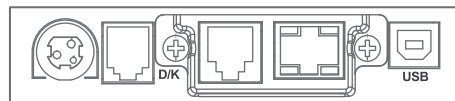

Interface View

USB + RS-232(9Pin + RJ45)

USB + RS-232(25Pin)

USB + Wi-Fi

USB + RS-232(RJ45) + Ethernet(3-Combo)

Key Feature

Compact Design

High Speed Printing

Ceramic Auto Cutter

Jam Free

Tool-less Design

Option

Wall Mount

Kitchen Bell

Splash Cover

Paper Partition