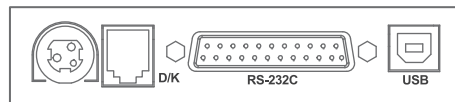

Color 

Specification

Model	GIANT-100	
Printing Method	Thermal Line Printing	
Resolution	180 DPI	
Printing Speed	Mono Paper 80mm	Max. 250 mm/sec(59 Lines/sec)
	Mono Paper 58mm	150 mm/sec
	Two Color Paper	100 mm/sec
Paper	Loading	Drop-In Type
	Width	Max. 80.0 mm/58.0 mm
	Diameter	Max. Ø83.0 mm
Reliability	Mechanism(MCBF)	70,000,000 Line
	TPH	1 x 10 ⁸ Pulses/150 Km
	Auto Cutter	1,500,000 Cut(Jam Free) Only Partial Cut
Drawer Port	2 ports (+24V)	
Barcode	UPC-A, UPC-E, EAN8, EAN13, Code 39, Code 93, Code 128, ITF, CODABAR, PDF417, QR Code	
OS	WEPOS, POSReady2009, Windows XP Pro, Windows Vista, Windows 7, POSReady 7, Windows 8, Industry 8, Linux, Mac, Android	
Driver	Windows, OPOS, JPOS, CUPS, Android SDK	
Interface	USB + RS-232(9Pin + RJ45), USB + RS-232(25Pin), USB + Wi-Fi, USB + RS-232(RJ45) + Ethernet(3-Combo)	
Dimension(with Foot Rubber)	131(W) x 155(D) x 133(H) mm	
Weight(Net)	0.9 Kg	
Color	Black, White	
Emulation	EPSON, STAR	
Power Source	Rating Input AC 100~240V, 50~60Hz	Rating Output DC 24V, 2.5A
Option	Paper Near End Sensor	Yes (Only Horizontal)
	Kitchen Bell	Yes
	Wall Mount Kit	Yes
	Splash Cover	Yes
	Paper Partition(58mm)	Default

Interface View

USB + RS-232(9Pin + RJ45)

USB + RS-232(25Pin)

USB + Wi-Fi

USB + RS-232(RJ45) + Ethernet(3-Combo)

Key Feature

Compact Design

High Speed Printing